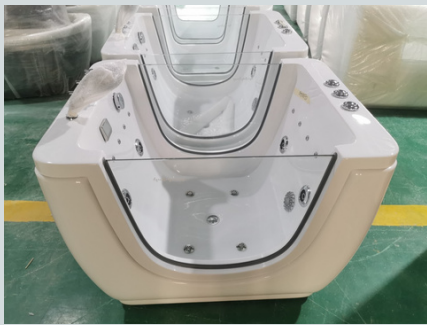

BABY SPA 3/12 MONTHS OR BABY SQUARE/OVAL ARTICLE

←→ 1100 X 850 X 850 mm (square)
←→ 1220 X 860 X 850 mm (oval)

Water capacity: 340 L

Voltage: 230 V

1 power supply 16A

(with leakage switch - grounding required)

Electrical frequency: 50 Hz

Hot/cold water inlet diameter: 1/2" (15/21)

Drain diameter (flexible): 50 mm

72 kg
107 kg (with the packaging)

Water jet pump power: 1500 W

Air jet power: 750 W

LED power: 10 W

Total power: 2260 W

FEATURES

- White (interior/exterior)
- 2 transparent tempered glass panels
- 1 hot/cold water switch
- 1 diverter switch
- 1 gentle waterfall
- 1 overflow
- 1 functional hand shower
- 4 hydromassage water jets
- 4 air jets with LED light
- 10 LED lights

PRATICAL INFORMATION

Hot and cold water inlet from below in 15/21. Drainage from below with a 40 mm diameter. A dedicated electrical outlet. A simple electrical outlet dedicated to the LEDs and bubble jets. The pipes are flexible hoses.

PRICE

€ 2,800 incl. VAT for trainees OR € 3,000 incl. VAT for the general public
excluding delivery costs